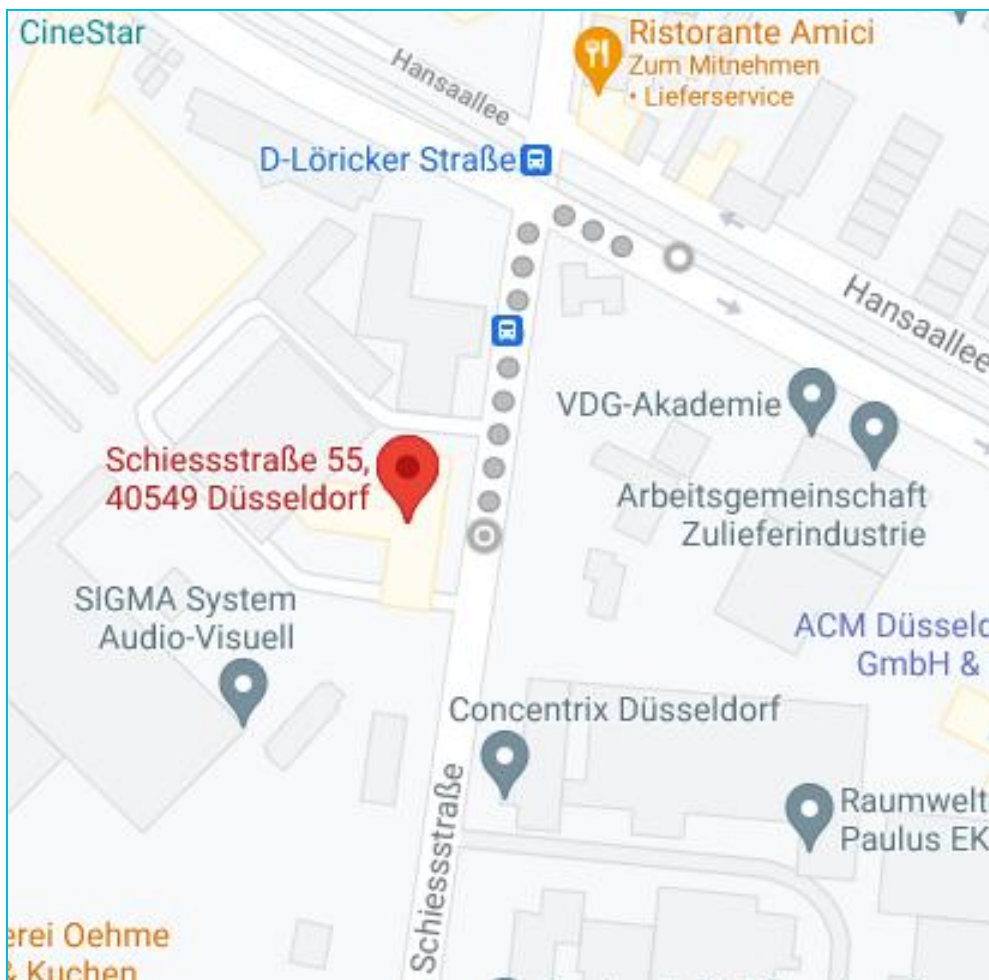

Arrival on foot from the **D-Löricker Straße** stop

- On Hansaallee to the northwest towards Schiessstraße
- Turn left onto Schiessstraße
- Follow Schiessstraße on the right to house number 55
- The TIMESYS is on the right-hand side, please use our main entrance

TIMESYS GmbH

www.timesys.de

Telephone: +49 (0)211 61895-0

E-Mail: timesys@timesys.de